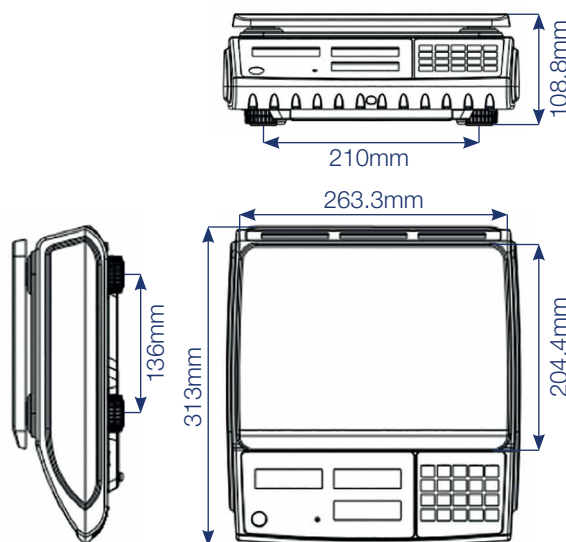

NUWEIGH

J-2102 Price Computing Scale

**DUAL
RANGE
2 SCALES
IN 1**

**NEWCASTLE
WEIGHING
SERVICES PTY LTD**
EXCELLENCE IN WEIGHING

FEATURES

- Dual range capacity & accuracy
- 14 preset PLU's including 4 direct PLU's
- 15mm backlit LCD display
- Rechargeable battery & power adaptor operation
- Stainless steel platter
- Pole display version available
- NMI trade approved
- Simple keyboard calibration
- Tare & zero function
- Overload protection

Physical Dimensions

MODEL	CAPACITY	RESOLUTION
J-2102	3/6kg	1/2g
J-2102	6/15kg	2/5g
J-2102	15/30kg	5/10g

Pole Display Option

www.nuweigh.com.au

104-114 Hannell Street, Wickham NSW 2293

▫ Telephone 02 4961 4554 ▫ Fax 02 4962 1136 ▫ Email sales@nws.com.au