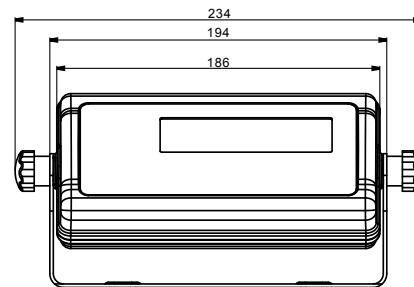

JAC 929/171

FEATURES

- Large 22mm LCD Backlit Display
- 12V AC Adaptor & Internal Rechargeable Battery Option
- NMI Trade Approved
- RS232 as Standard

VARIETY OF FUNCTIONS

- Animal Weighing
- Peak Hold Weighing
- Check Weighing
- Accumulation

SPECIFICATIONS

CAPACITY	PLATFORM SIZE
60/150kg	420 x 520mm
150/300kg	420 x 520mm

DIMENSIONS mm

Distributed by: