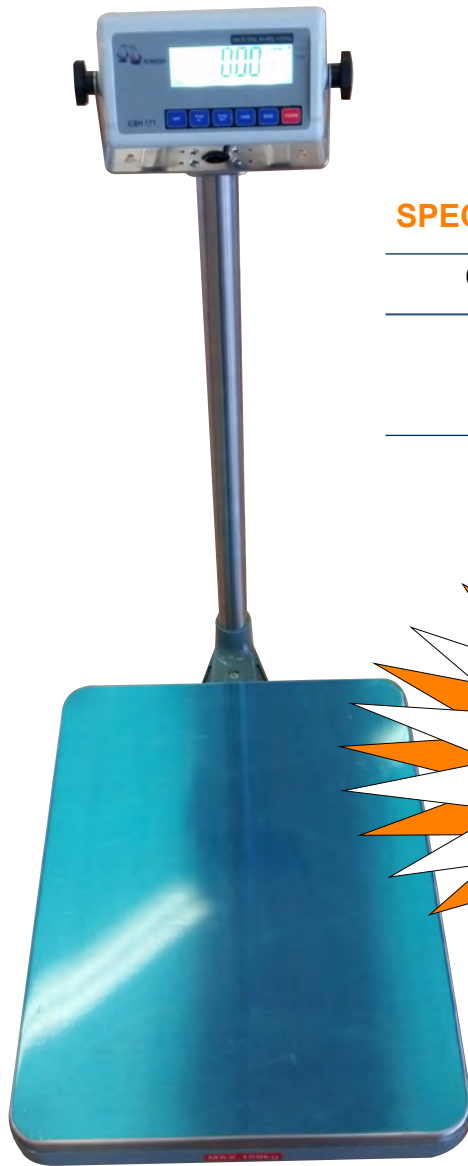

JAC 929/171

FEATURES

- Large 22mm LCD Backlit Display
- 12V AC Adaptor & Internal Rechargeable Battery Option
- NMI Trade Approved
- RS232 as Standard

VARIETY OF FUNCTIONS

- Animal Weighing
- Peak Hold Weighing
- Check Weighing
- Accumulation

SPECIFICATIONS

CAPACITY	PLATFORM SIZE
60/150kg	420 x 520mm
150/300kg	420 x 520mm

DIMENSIONS mm

Distributed by: