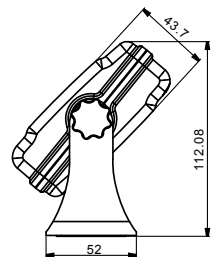

JAC 929/171

FEATURES

- Large 22mm LCD Backlit Display
- 12V AC Adaptor & Internal Rechargeable Battery Option
- NMI Trade Approved
- RS232 as Standard

VARIETY OF FUNCTIONS

- Animal Weighing
- Peak Hold Weighing
- Check Weighing
- Accumulation

SPECIFICATIONS

CAPACITY	PLATFORM SIZE
60/150kg	420 x 520mm
150/300kg	420 x 520mm

DIMENSIONS mm

Distributed by: