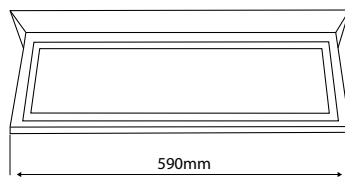

KCA 900

Mid Size Remote Display

FEATURES

- 65mm Red LED digits
- Ultra Bright LED's
- Includes Annunciators
- External Power Supply
- Full Stainless Steel Construction
- Includes Stainless Steel Weatherhood & Mounting Plate
- Great Mid-sized Remote Display
- Connects to all Indicators

EXTERNAL POWER SUPPLY ALLOWS FOR LOW VOLTAGE CABLING

EASILY VIEWABLE FROM WIDE ANGLES

DIMENSIONS

Distributed by:

Empty box for distributor information.