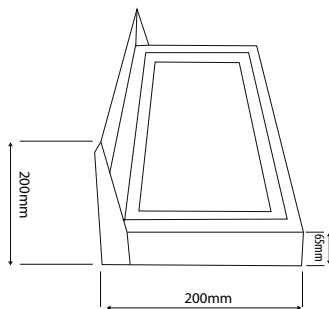

KCA 900

Mid Size Remote Display

FEATURES

- 65mm Red LED digits
- Ultra Bright LED's
- Includes Annunciators
- External Power Supply
- Full Stainless Steel Construction
- Includes Stainless Steel Weatherhood & Mounting Plate
- Great Mid-sized Remote Display
- Connects to all Indicators

EXTERNAL POWER SUPPLY ALLOWS FOR LOW VOLTAGE CABLING

EASILY VIEWABLE FROM WIDE ANGLES

DIMENSIONS

Distributed by:

Empty box for distributor information.