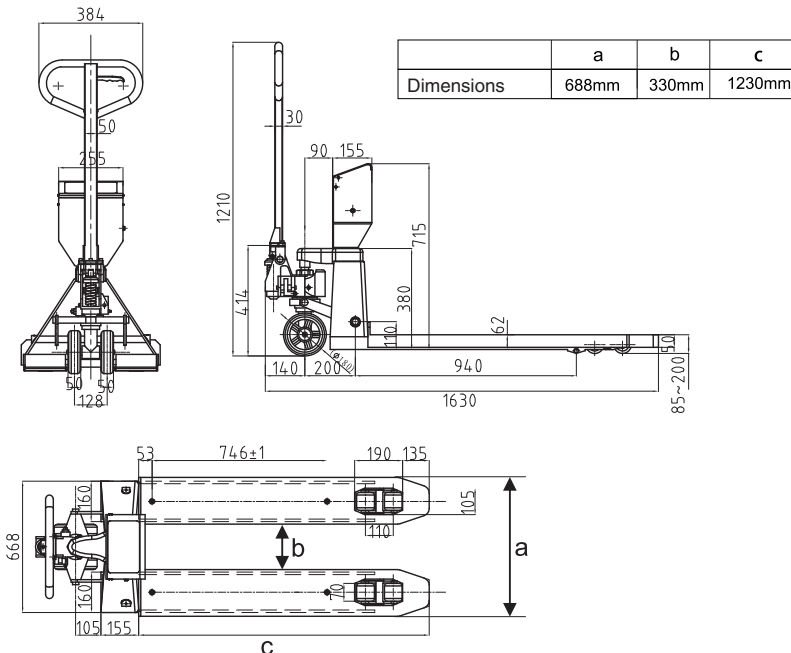

## PRINT FORMATS

3	61.6kg
3	61.6kg

No.	4
G.W.	61.6kg
N.W.	61.6kg

No.	5
N.W.	61.6kg

TOTAL	369.4kg
No.	6
Time	11:44:03
Date	2026/03/30

Date	2026/03/30
Time	11:43:28
No.	6
N.W.	61.4kg
TOTAL	369.4kg

Date	2026/03/30
Time	11:40:20
	61.6kg

## DIMENSIONS

Distributed by: